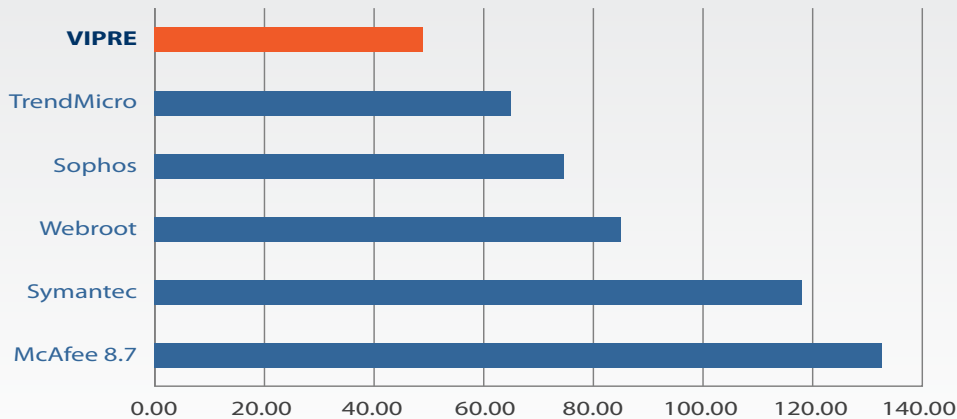

Whatever any competitor might say, here are some objective performance numbers

CPU % Used During Scan

VIPRE Enterprise only uses 27% of CPU resources during manual scan
Legend across x-axis: CPU percentage

Memory Used During Scan

VIPRE Enterprise used only 49 MB RAM during manual scan
Legend across x-axis: Megabytes

VIPRE™

ENTERPRISE

High-performance, Next-generation Total Malware Protection

Sunbelt Software