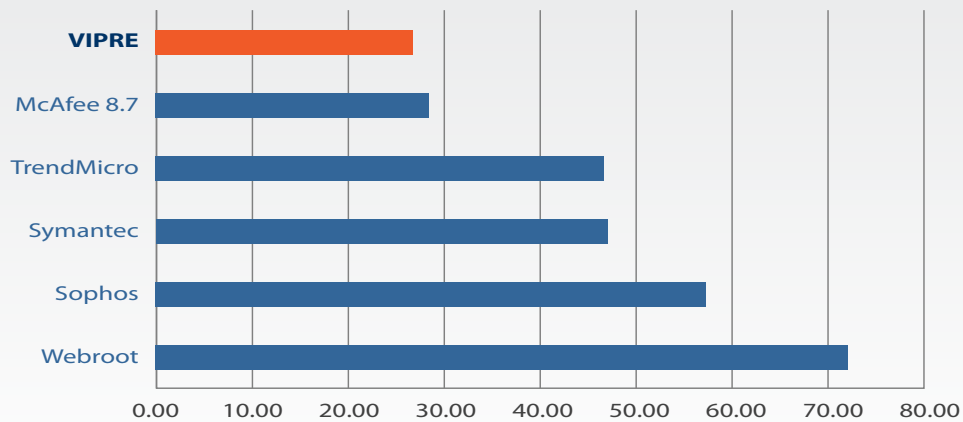

Whatever any competitor might say, here are some objective performance numbers

CPU % Used During Scan

VIPRE Enterprise only uses 27% of CPU resources during manual scan
Legend across x-axis: CPU percentage

Memory Used During Scan

VIPRE Enterprise used only 49 MB RAM during manual scan
Legend across x-axis: Megabytes

VIPRE™

ENTERPRISE

High-performance, Next-generation Total Malware Protection

Sunbelt Software